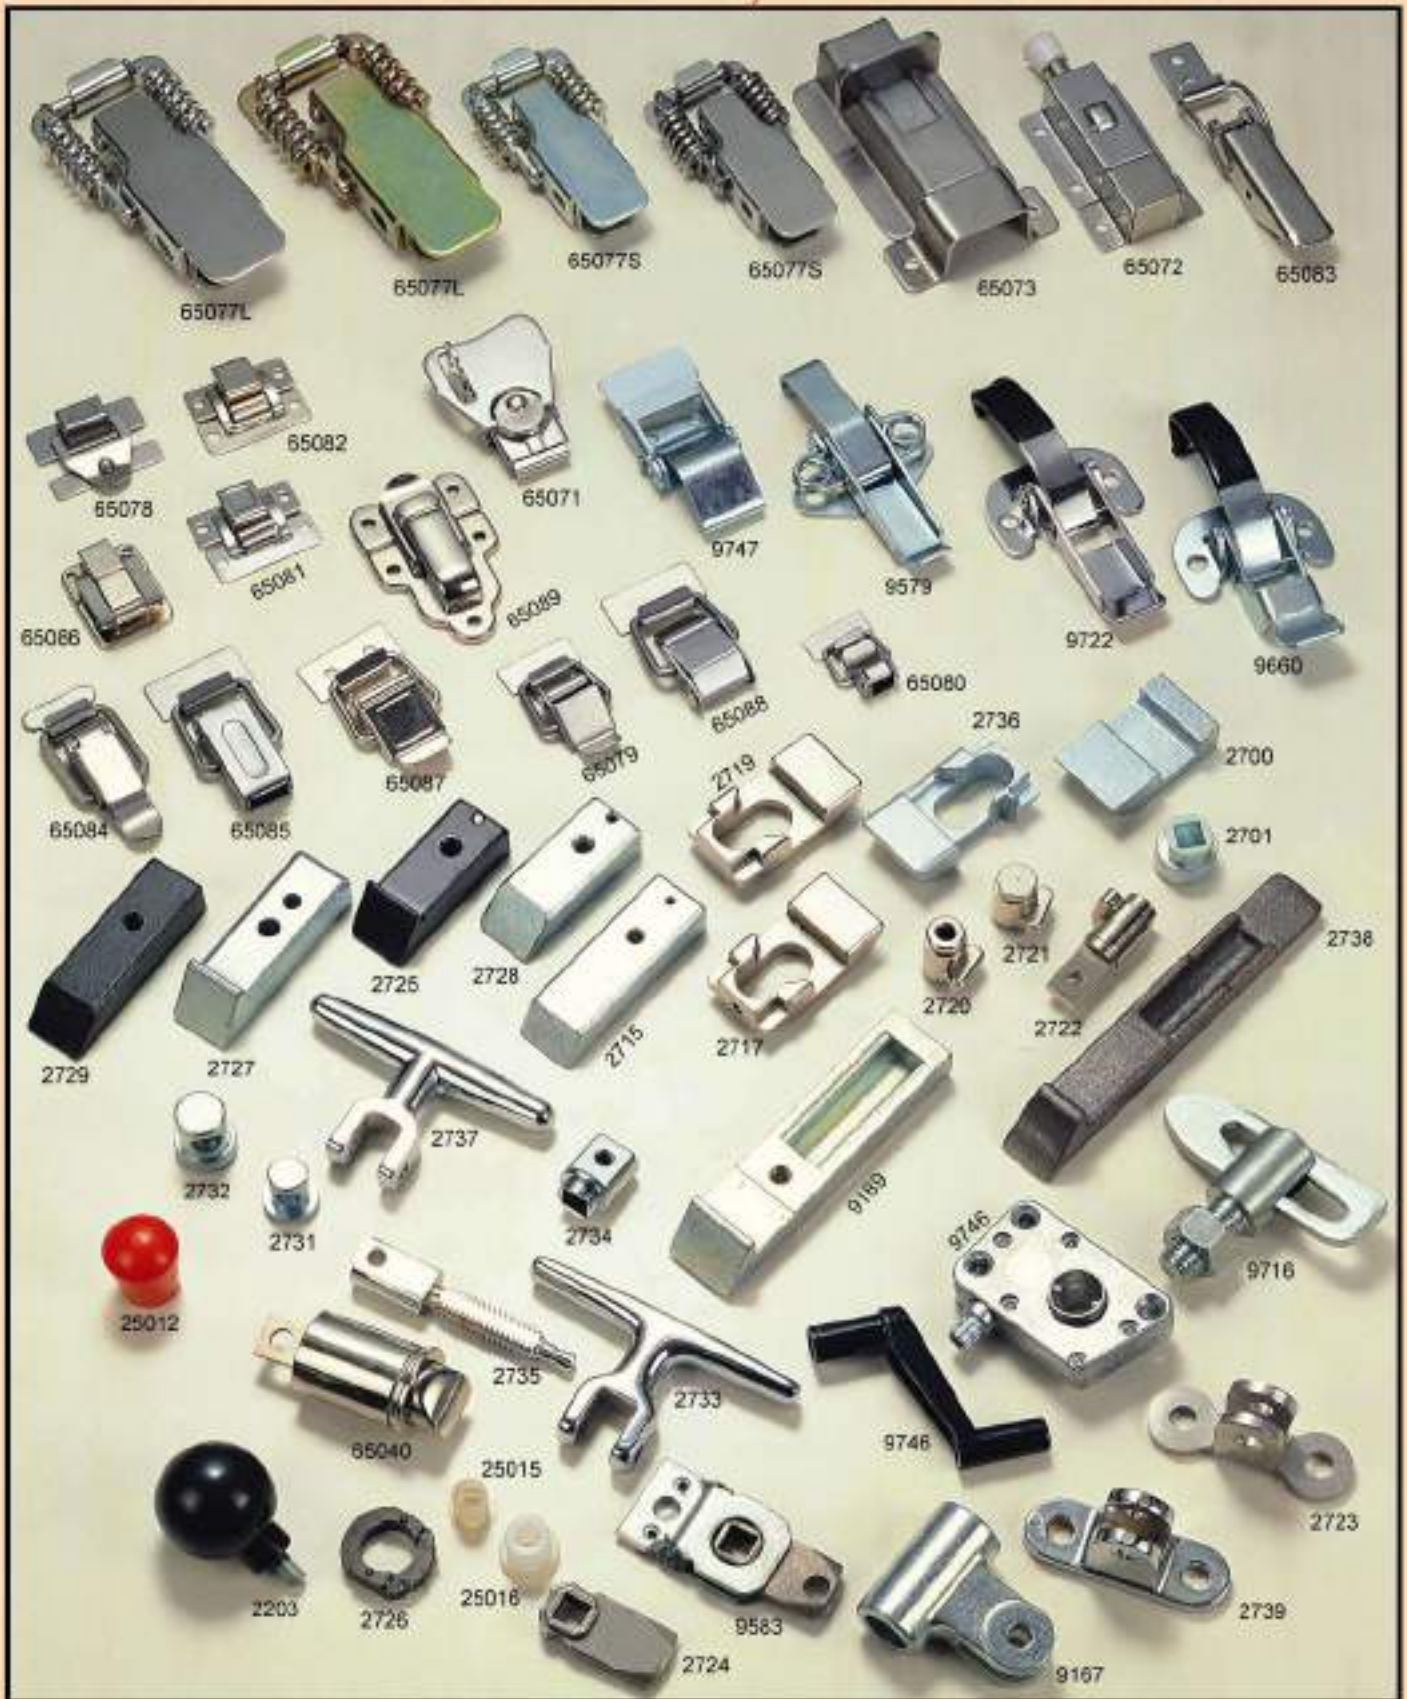

ITEMS	SIZE m/m	ITEMS	SIZE m/m	ITEMS	SIZE m/m	ITEMS	SIZE m/m	ITEMS	SIZE m/m
2203	H.38xØ32	2726	25X21	9167A	49X38	65040	44X23	65082	33X26
2700	44X25	2727	61x19	9189	95X22	65071	50X48	65083	60X15
2701	H.16xØ18	2728	50X19	9579	62X47	65072	60X35	65084	50X25
2715	61X19	2729	62X19	9583	43X38	65073	90X46	65085	35X12
2717	48X25	2731	H.16xØ11	9660	98X47	65077L	80X32	65086	32X25
2719	48X25	2732	H.21xØ14	9716	52xØ19	65077L, 65077S	80X32	65087	32X22
2720	20X12	2733	82X46	9722	95X47	65078	60X24	65088	32X21
2721	20X12	2734	21X11	9746	55X92	65079	60X24	65089	60X40
2722	39X12	2735	66X14	9747	42X28	25012	27X18		
2723	57XH.29	2736	48X25	25012	H.26xØ21	25015	H.11xØ10		
2724	37X16	2737	78X45	25016	H.18xØ12	65080	16X11		
2725	50X19	2739	56X29			65081	33X26